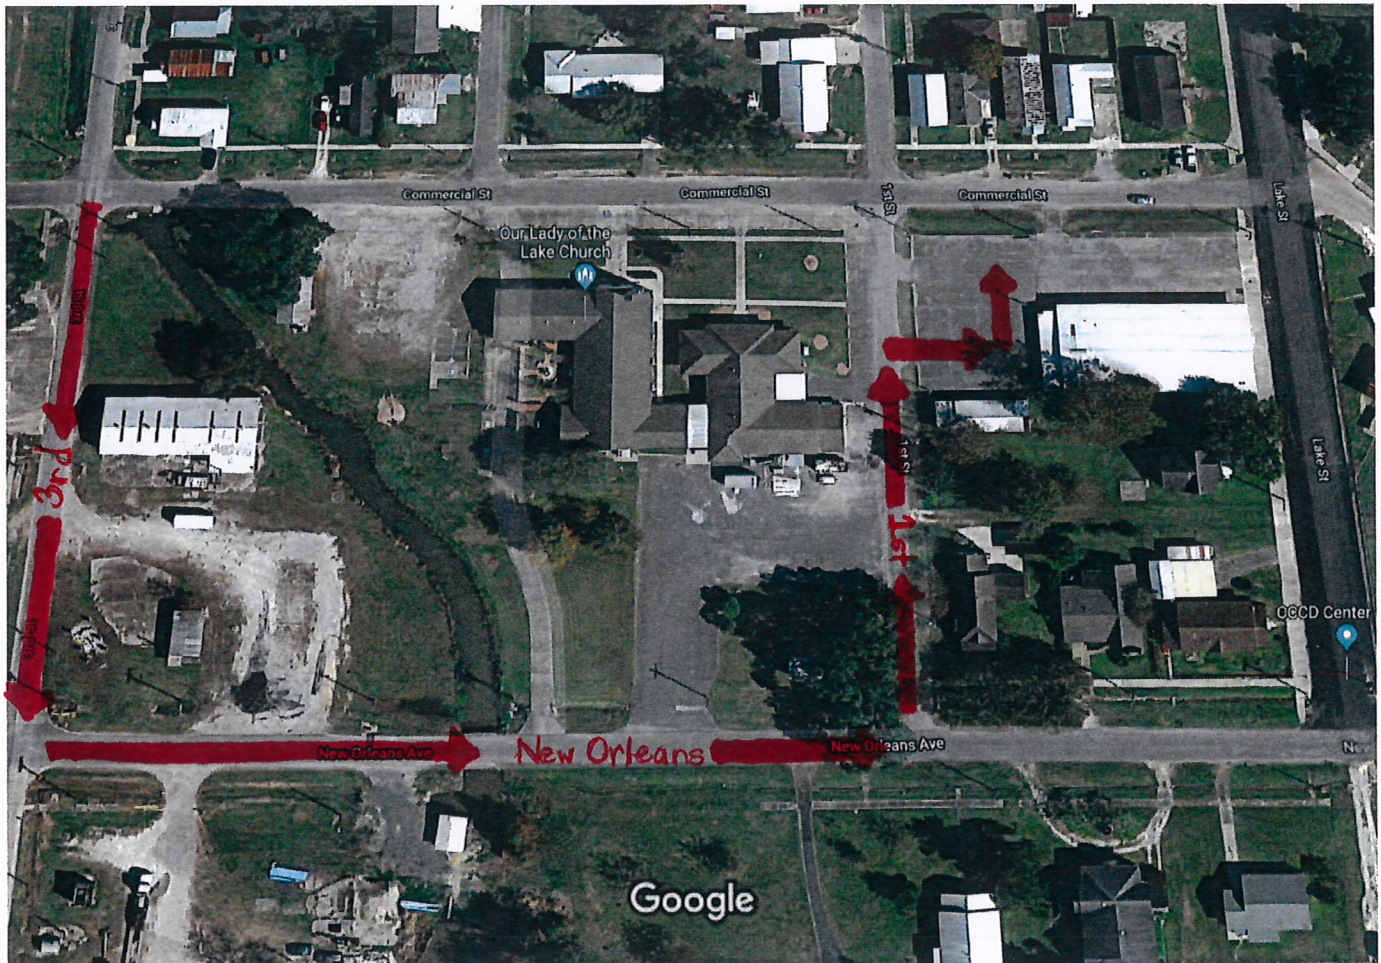

DROP-OFF & PICK-UP INSTRUCTIONS FOR SUMMER CCD

Please follow the directions for the carline:

- West on 3rd Street.
- South on New Orleans Ave.
- East on 1st Street.
- Right into Oustalet Center Parking Lot.
- Drop-off begins at 7:40am
- Pick-up begins at 12:35pm

Imagery ©2018 Google, Map data ©2018 Google 50 ft